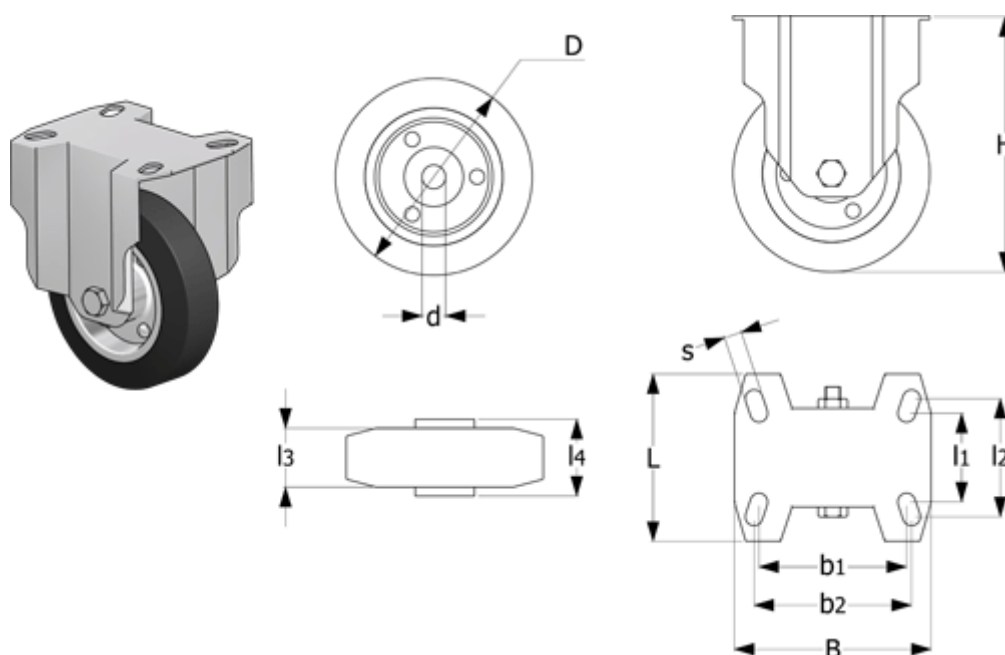

Article number: 2314450161

Description: E+G rubber wheel 450161
RE.E3-125-PBL-N Fixed plate

Measures

B	= 100	H	= 156	Type = RE.E3-125-PBL
b1	= 75	L	= 85	
b2	= 80	l1	= 45	
Code	= 450161	l2	= 60	
D	= 125	l3	= 37.5	
d	= 15	l4	= 44	
Dynamic load (N)	= 1300	Rolling resistance (N)	= 850	
g	= 920	s	= 9	